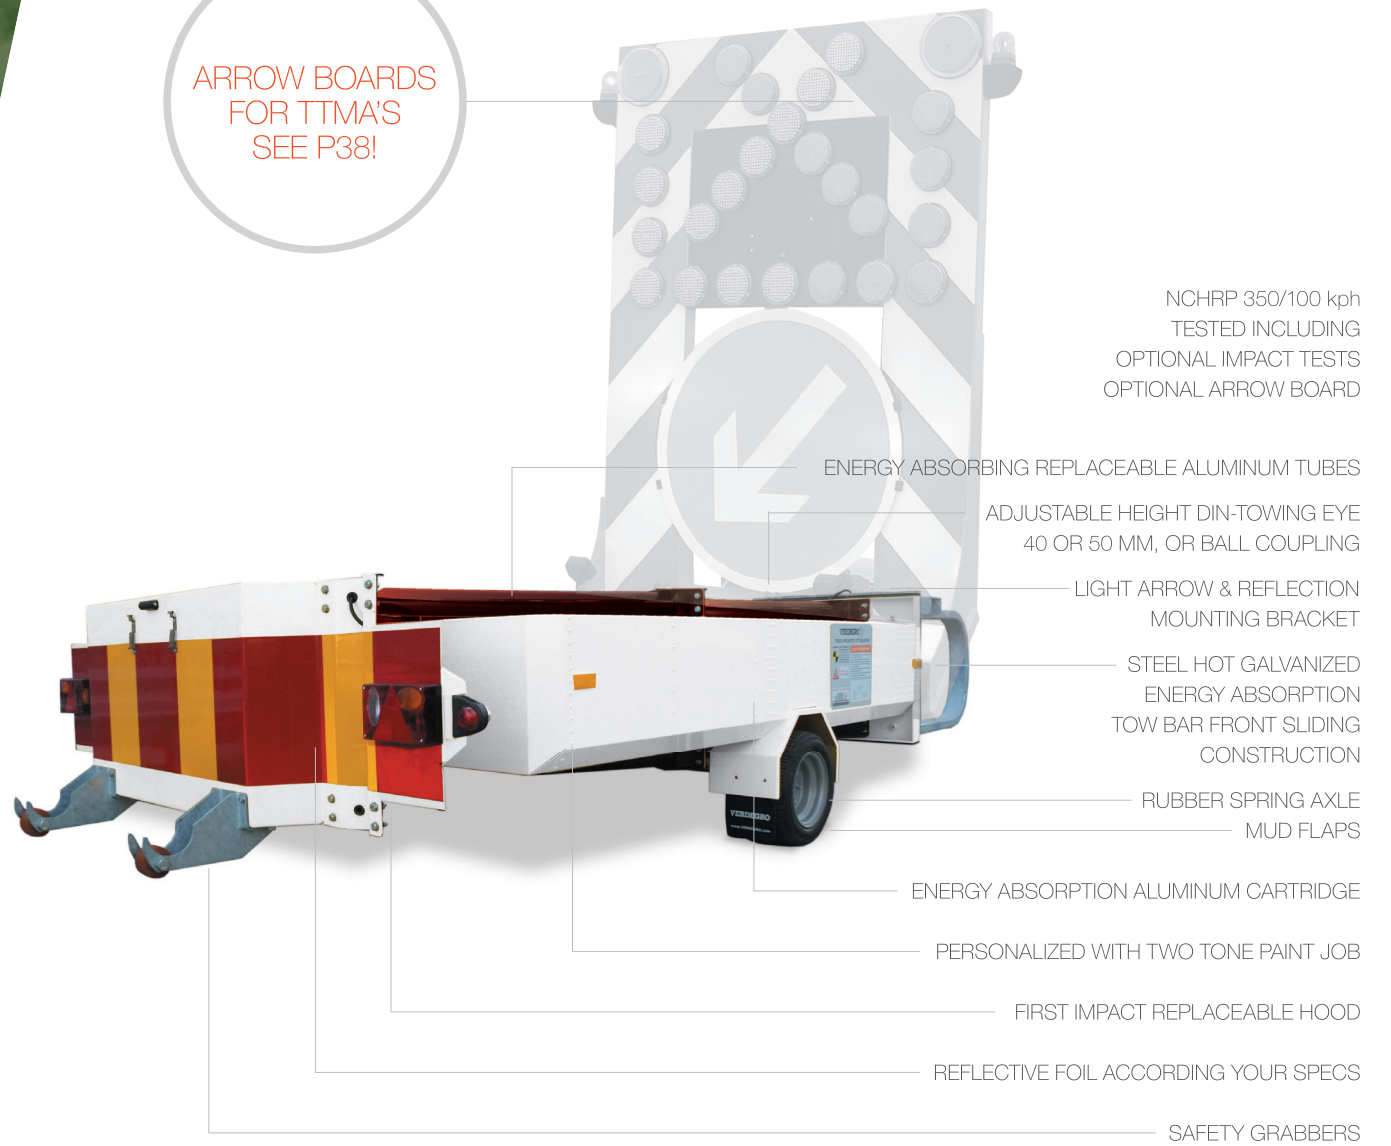

'EASY TO OWN AND OPERATE. FAST & QUICK'

# TRAILER TRUCK MOUNTED ATTENUATOR

TTMA (100K)

ARROW BOARDS FOR TTMA'S SEE P38!

NCHRP 350/100 kph TESTED INCLUDING OPTIONAL IMPACT TESTS OPTIONAL ARROW BOARD

740 KG